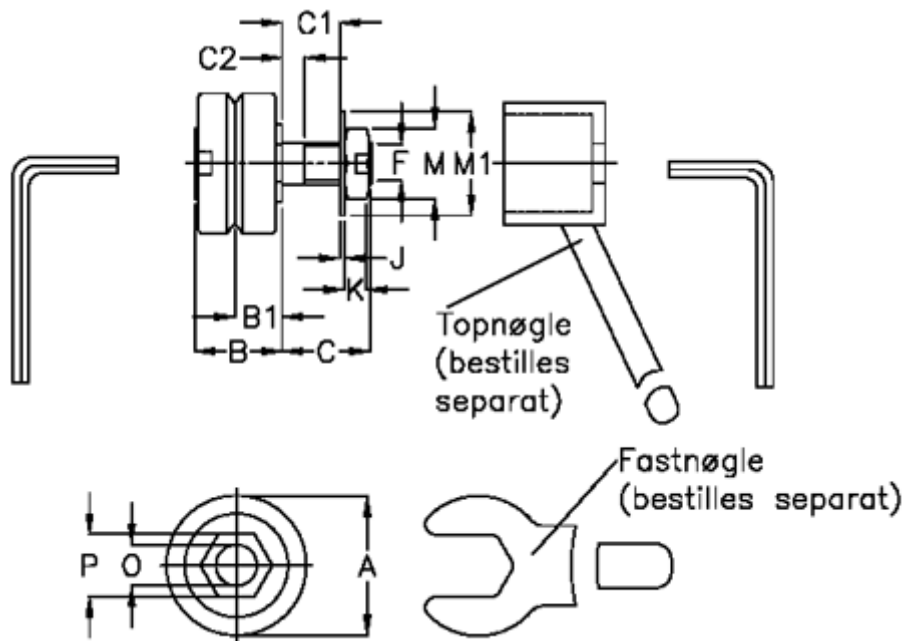

Article number: 057153203403

Description: HEPCO GV3 bearing LJ 34 CNS
Standard With Long Stud

Measures

a = 34.0	K = 6.0
B = 21.3	M = 17
B1 = 11.50	M1 = 21
C = 22.0	O = 10
C1 = 14.8	P = 15
C2 = 5.9	Weight kg/1000 = 0.120
F = M10 x 1,25	
J = 1.25	